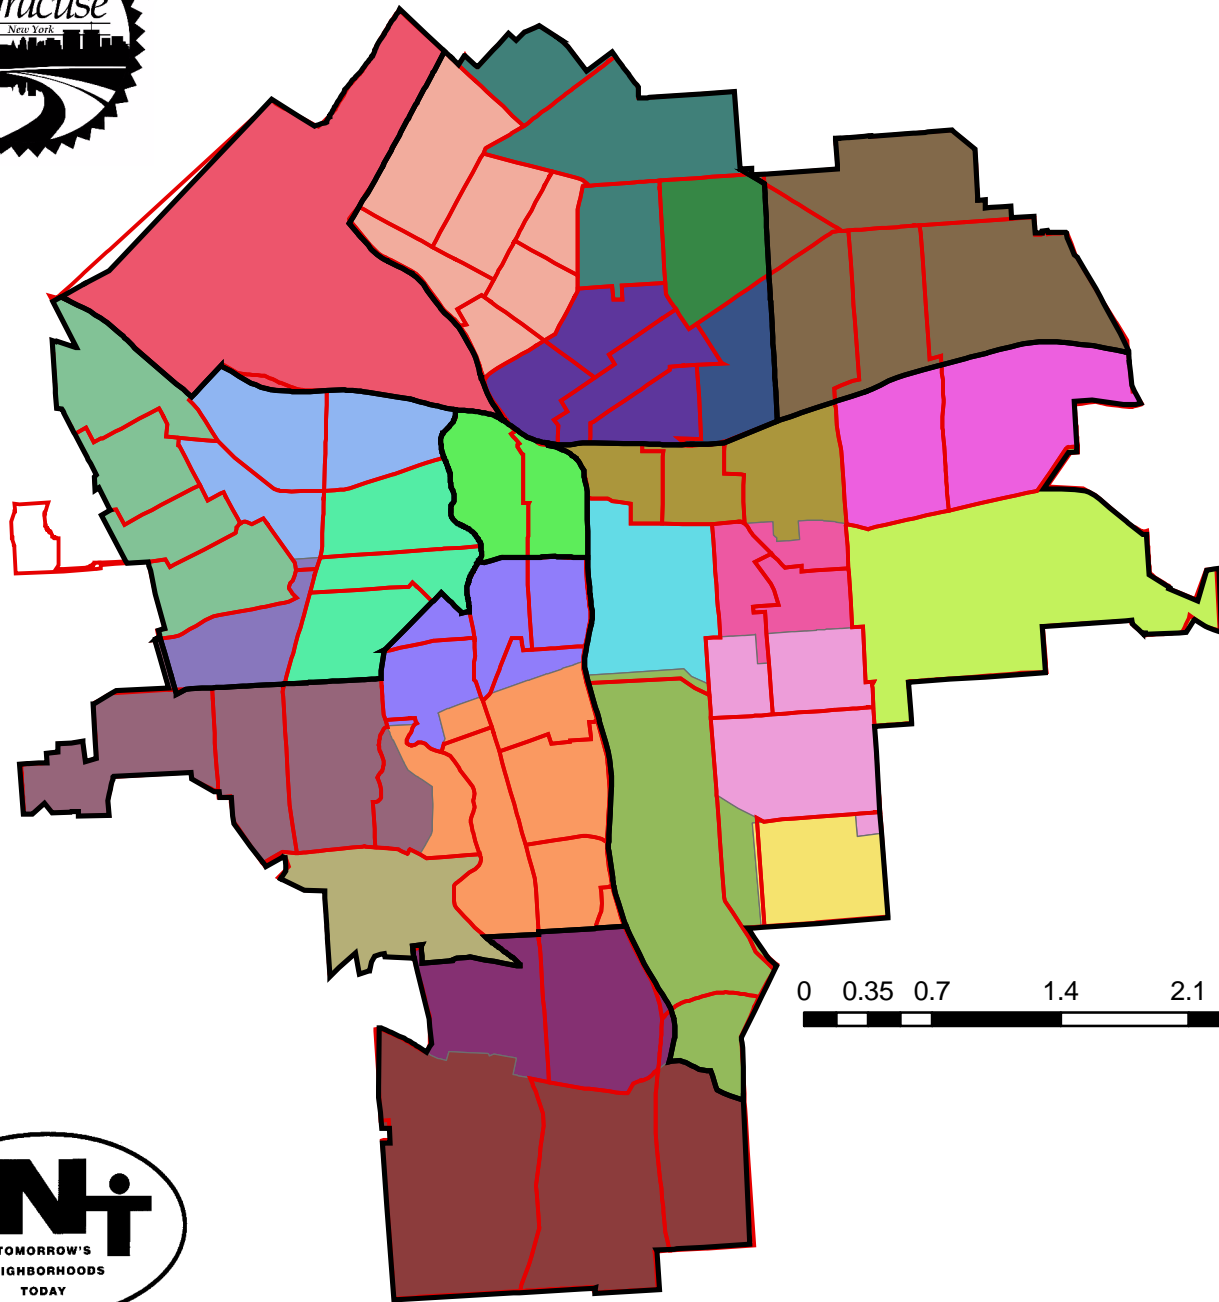

Syracuse Neighborhoods & Planning Areas

Legend			
TNT Planning Areas	LAKEFRONT	NORTHSIDE	SOUTHWEST
Census Tracts	LINCOLN PARK	OUTER COMSTOCK	STRATHMORE
BRIGHTON	MEADOWBROOK	SALT SPRINGS	UNIVERSITY HILL
DOWNTOWN	NEAR EASTSIDE	SEDGWICK	UNIVERSITY NEIGHBORHOOD
EASTWOOD	NEAR NORTHEAST	SKUNK CITY	WASHINGTON SQUARE
ELMWOOD	NEAR WESTSIDE	SOUTH CAMPUS (SKYTOP)	WESTCOTT
FAR WESTSIDE	NORTH VALLEY	SOUTH VALLEY	WESTSIDE